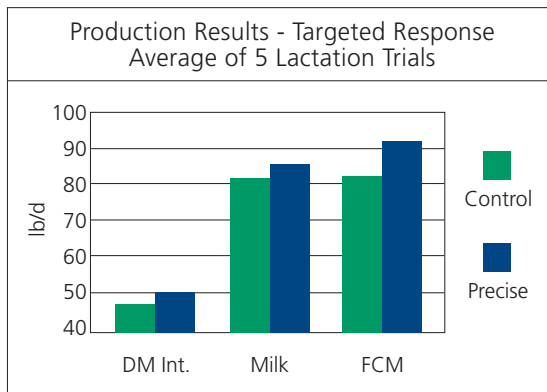

Probios® Precise

FARM PAK

Probios® Precise is a natural microbial product containing three strains specifically designed to manage rumen acid levels which can help optimize animal health and performance.

Rumen management for health and profit.

1. Rumen specific mode of action

2. Maintains Higher Average Ruminal pH

3. Improves Forage Fiber Digestibility

4. Increases Dry Matter Intake

5. More Milk and Better Components

6. Easy Integration Into Feed Program