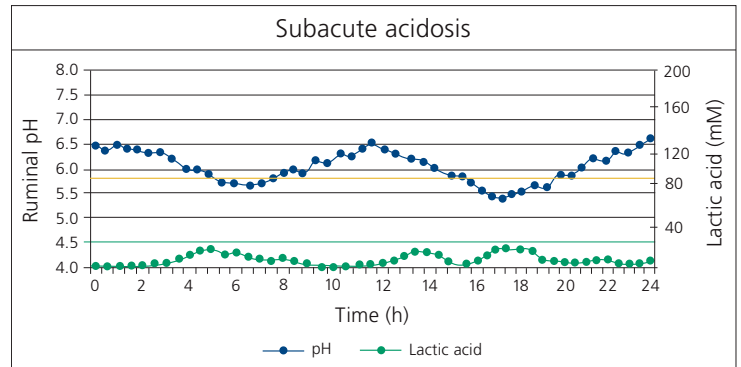

Probios® Precise

FARM PAK

Probios® Precise is a natural microbial product containing three strains specifically designed to manage rumen acid levels which can help optimize animal health and performance.

Rumen management for health and profit.

1. Rumen specific mode of action

2. Maintains Higher Average Ruminal pH

3. Improves Forage Fiber Digestibility

4. Increases Dry Matter Intake

5. More Milk and Better Components

6. Easy Integration Into Feed Program