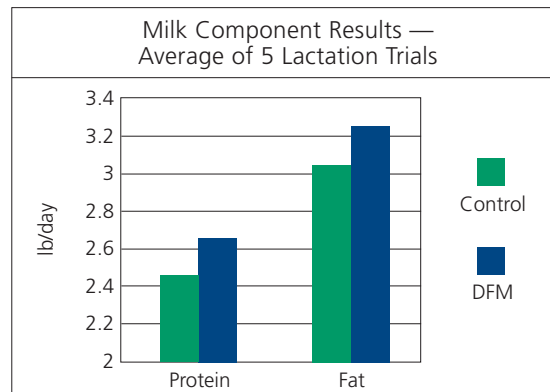

Probios® Precise

FARM PAK

Probios® Precise is a natural microbial product containing three strains specifically designed to manage rumen acid levels which can help optimize animal health and performance.

Rumen management for health and profit.

1. Rumen specific mode of action

2. Maintains Higher Average Ruminal pH

3. Improves Forage Fiber Digestibility

4. Increases Dry Matter Intake

5. More Milk and Better Components

6. Easy Integration Into Feed Program