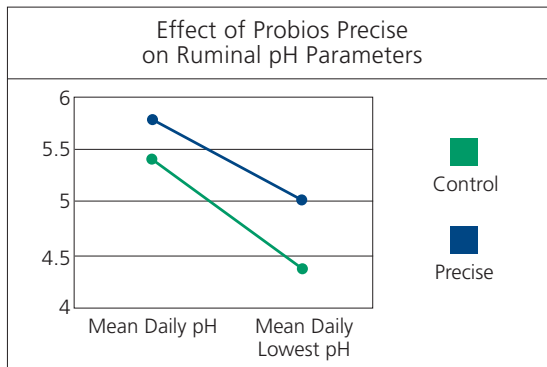

Probios® Precise

FARM PAK

Probios® Precise is a natural microbial product containing three strains specifically designed to manage rumen acid levels which can help optimize animal health and performance.

Rumen management for health and profit.

1. Rumen specific mode of action

2. Maintains Higher Average Ruminal pH

3. Improves Forage Fiber Digestibility

4. Increases Dry Matter Intake

5. More Milk and Better Components

6. Easy Integration Into Feed Program